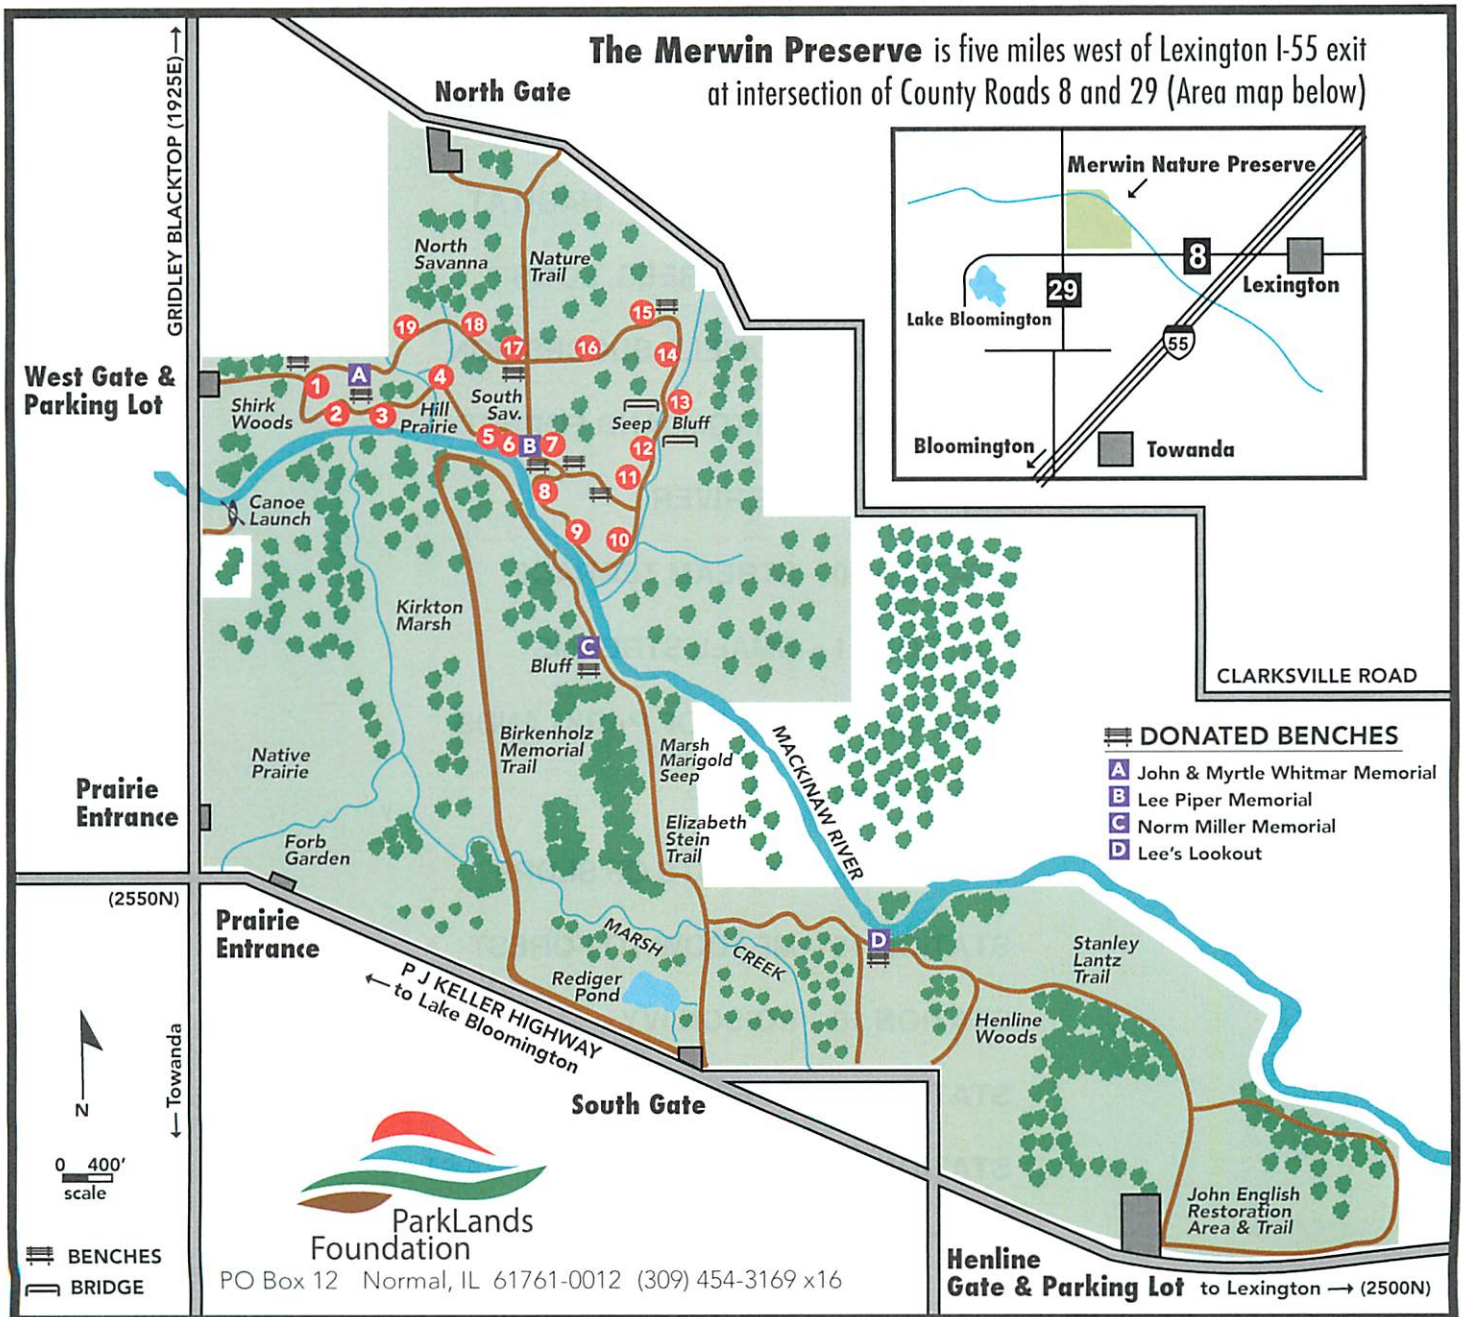

Merwin Preserve

Trail Map

MERWIN NATURE PRESERVE

STATION 1 – UPLAND FOREST

STATION 2 – MERWIN MEMORIAL

STATION 3 – PRAIRIE REMNANT

STATION 4 – SPRING WILDFLOWERS

STATION 5 – RIVER BLUFF HABITAT

STATION 6 – DEAD TREES, LOGS

STATION 7 – OLDFIELD SUCCESSION

STATION 8 – BOTTOMLAND FOREST

STATION 9 – THE RIVER

STATION 10 – STREAM TERRACE

STATION 11 – SMALL STREAMS

STATION 12 – OAKS OF PARKLANDS

STATION 13 – A SEEP

STATION 14 – EFFECTS OF SLOPE

STATION 15 – MEADOW TO FOREST

STATION 16 – POISON IVY

STATION 17 – DEER HABITAT

STATION 18 – OUR GEOLOGICAL PAST

STATION 19 – ROSE PROBLEM